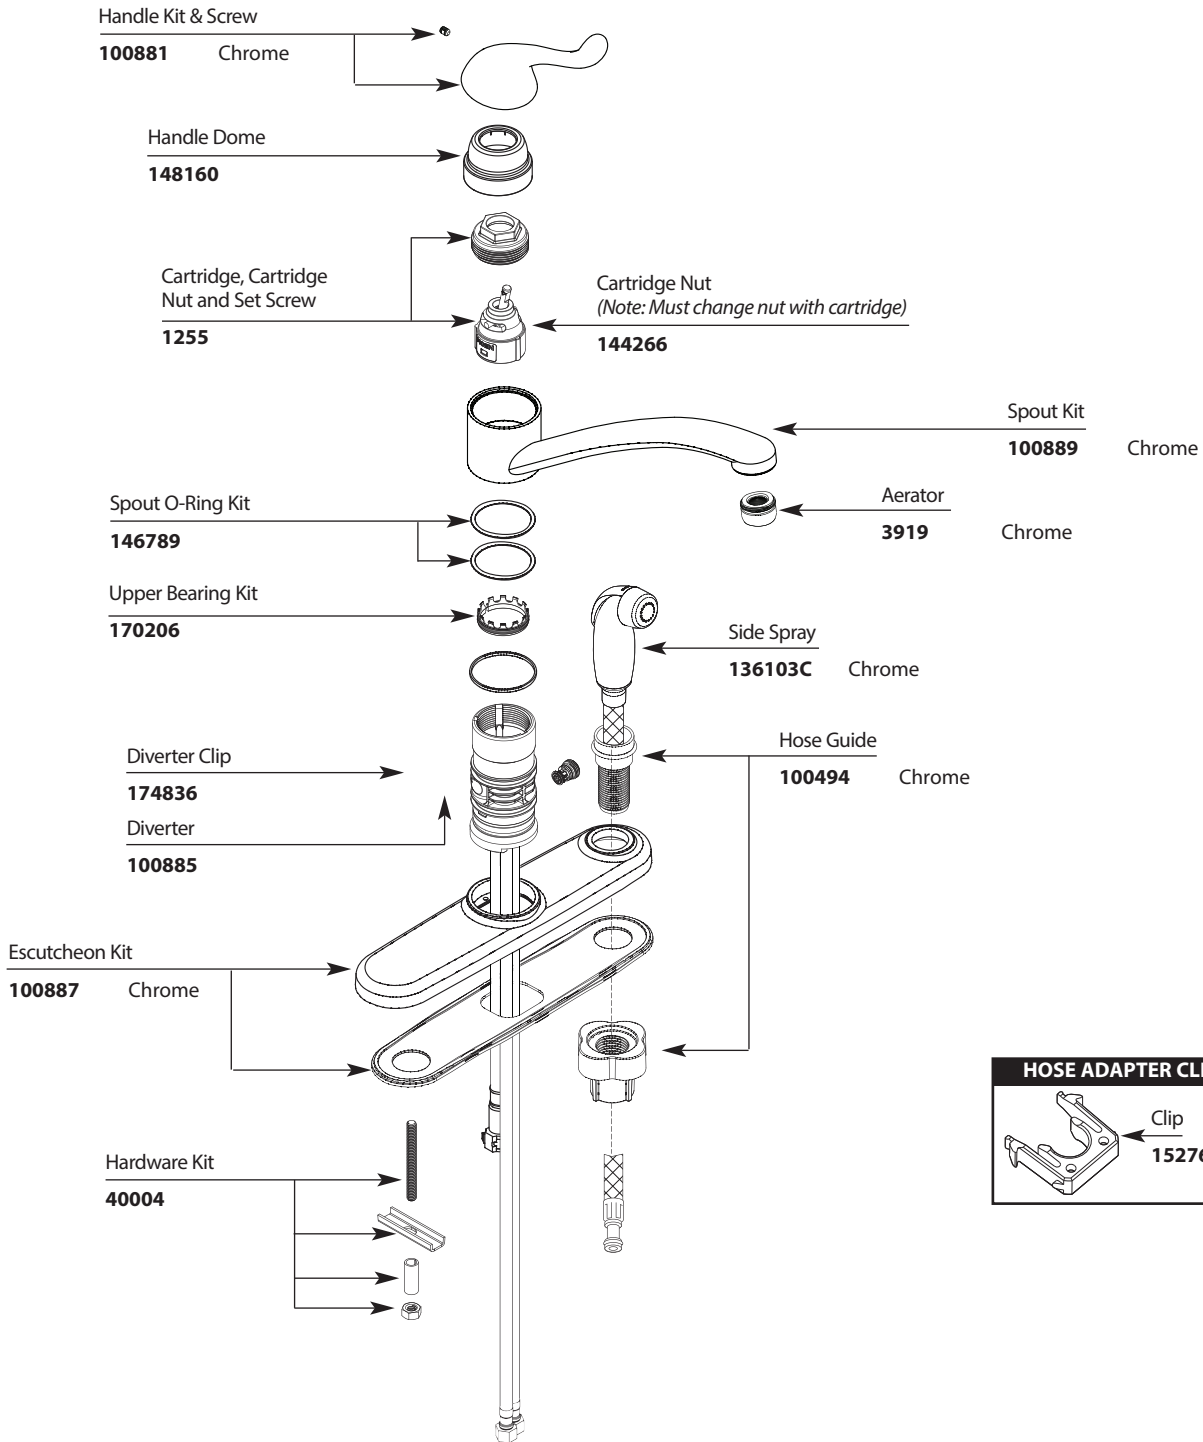

Buy it for looks. Buy it for life.®

■ Order by Part Number

*There is more than 1 version of this model.
Page down to identify the version you have.*

Illustrated Parts

Adler™		
Single Handle Lever Kitchen Faucet w/Protégé Side Spray in Deck Escutcheon		
<u>MODEL</u>	<u>HANDLE</u>	<u>FINISH</u>
87534	Lever	Chrome

Buy it for looks. Buy it for life.®

■ Order by Part Number

Illustrated Parts

Adler™		
Single Handle Lever Kitchen Faucet w/Protégé Side Spray in Deck Escutcheon		
<u>MODEL</u>	<u>HANDLE</u>	<u>FINISH</u>
87534	Lever	Chrome

Buy it for looks. Buy it for life.®

Illustrated Parts

■ Order by Part Number

Adler™		
Single Handle Lever Kitchen Faucet w/Protégé Side Spray in Deck Escutcheon		
MODEL	HANDLE	FINISH
87534	Lever	Chrome