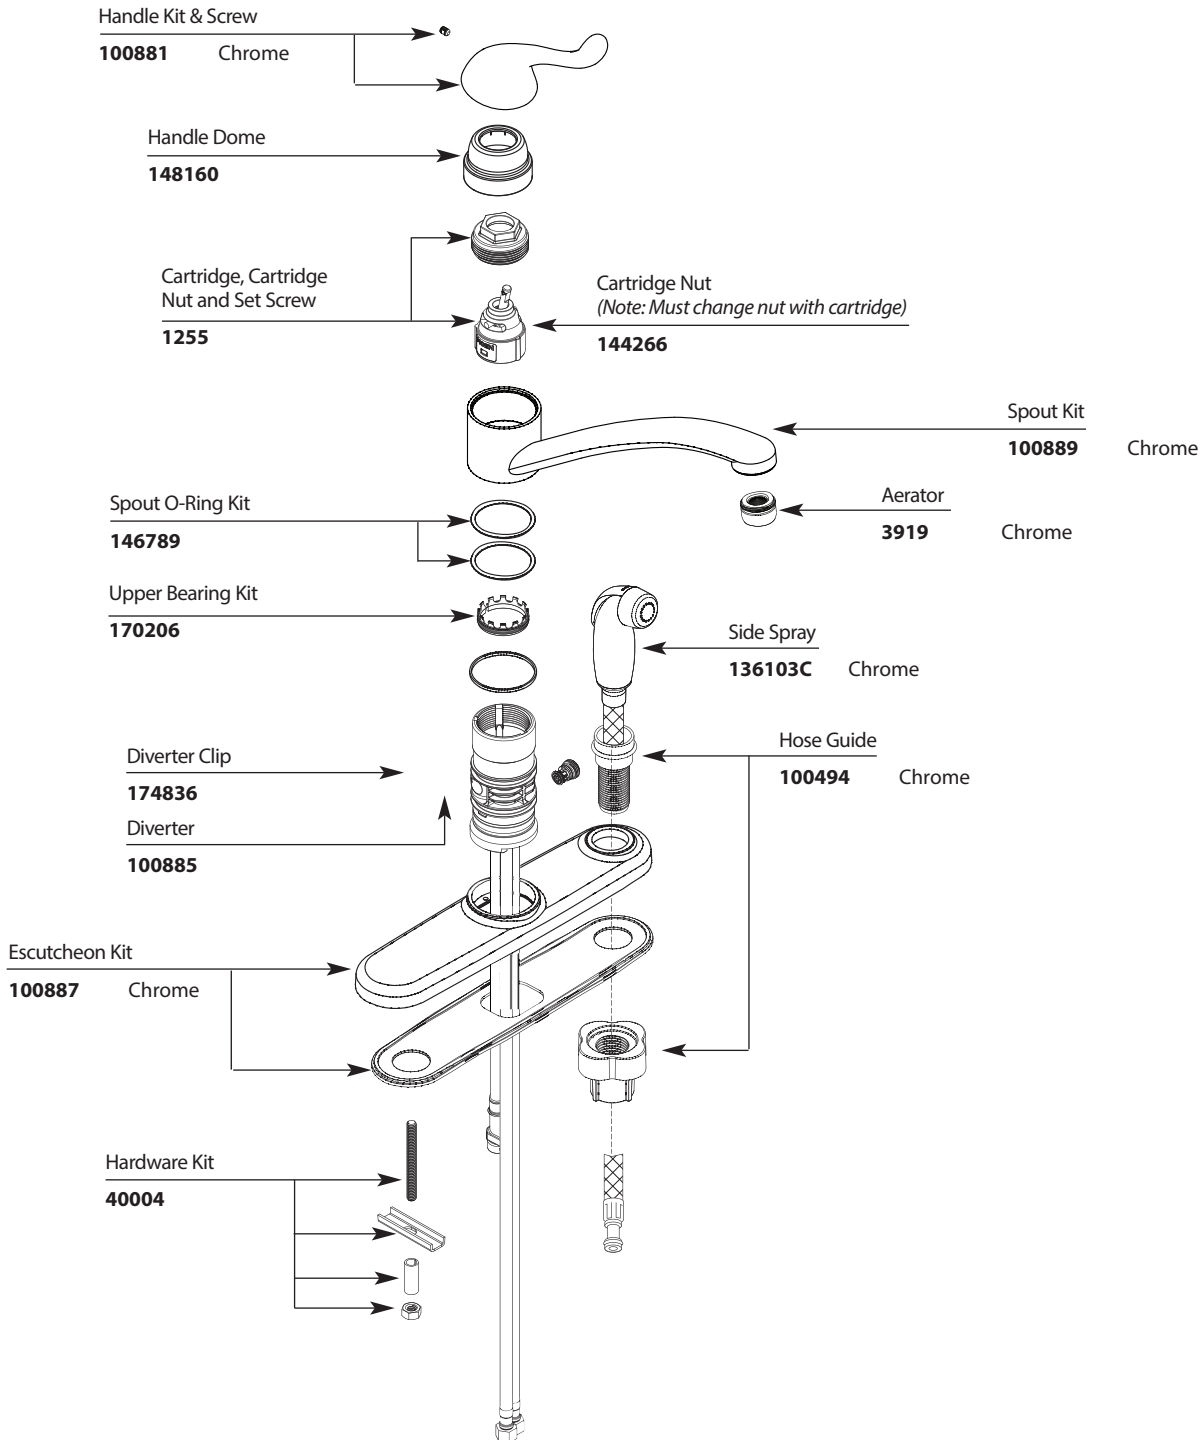

Buy it for looks. Buy it for life.®

■ Order by Part Number

*There is more than 1 version of this model.
Page down to identify the version you have.*

Illustrated Parts

Adler™		
Single Handle Lever Kitchen Faucet w/Protégé Side Spray in Deck Escutcheon		
<u>MODEL</u>	<u>HANDLE</u>	<u>FINISH</u>
87534	Lever	Chrome

Buy it for looks. Buy it for life.®

■ Order by Part Number

Illustrated Parts

Adler™		
Single Handle Lever Kitchen Faucet w/Protégé Side Spray in Deck Escutcheon		
<u>MODEL</u>	<u>HANDLE</u>	<u>FINISH</u>
87534	Lever	Chrome

Buy it for looks. Buy it for life.®

Illustrated Parts

■ Order by Part Number

Adler™		
Single Handle Lever Kitchen Faucet w/Protégé Side Spray in Deck Escutcheon		
MODEL	HANDLE	FINISH
87534	Lever	Chrome