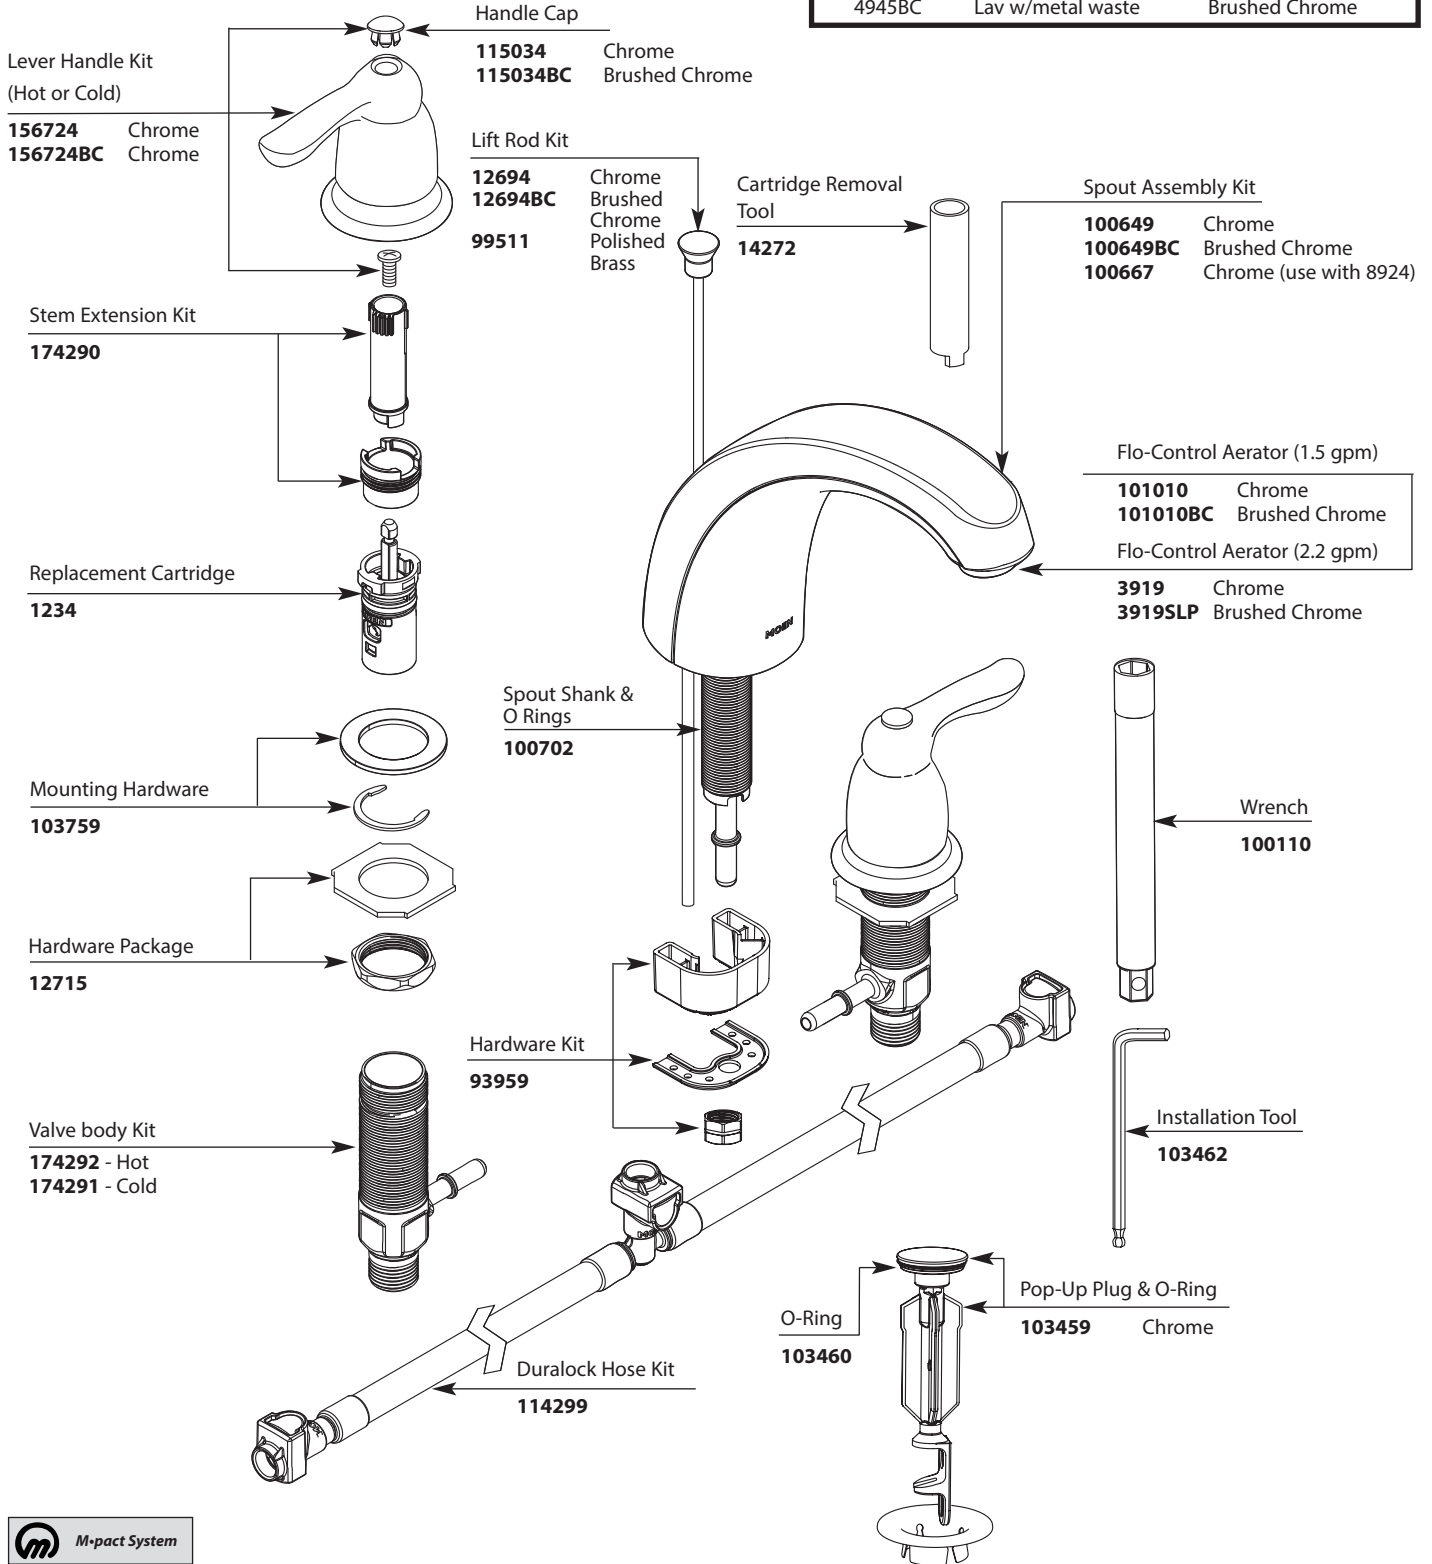

Buy it for looks. Buy it for life.®

■ Order by Part Number

*There is more than 1 version of this model.
Page down to identify the version you have.*

Illustrated Parts

CHATEAU®		
Two-Handle Widespread Lavatory Faucet		
MODEL	TYPE	FINISH
4945	Lav w/metal waste	Chrome
4945BC	Lav w/metal waste	Brushed Chrome

Buy it for looks. Buy it for life.®

■ Order by Part Number

Illustrated Parts

CHATEAU®		
Two-Handle Widespread Lavatory Faucet		
MODEL	TYPE	FINISH
4945	Lav w/metal waste	Chrome
4945BC	Lav w/metal waste	Brushed Chrome

Buy it for looks. Buy it for life.®

■ Order by Part Number

Illustrated Parts

CHATEAU®		
Two-Handle Widespread Lavatory Faucet		
MODEL	TYPE	FINISH
4945	Lav w/metal waste	Chrome
4945BC	Lav w/metal waste	Brushed Chrome
DISCONTINUED SKUS		
4944A	Lav w/metal waste	Antique Brass
4944P	Lav w/metal waste	Polished Brass
4944W	Lav w/metal waste	Glacier
4944	Lav w/metal waste	Chrome
4949	Lav w/metal waste	Chrome/Polished Brass