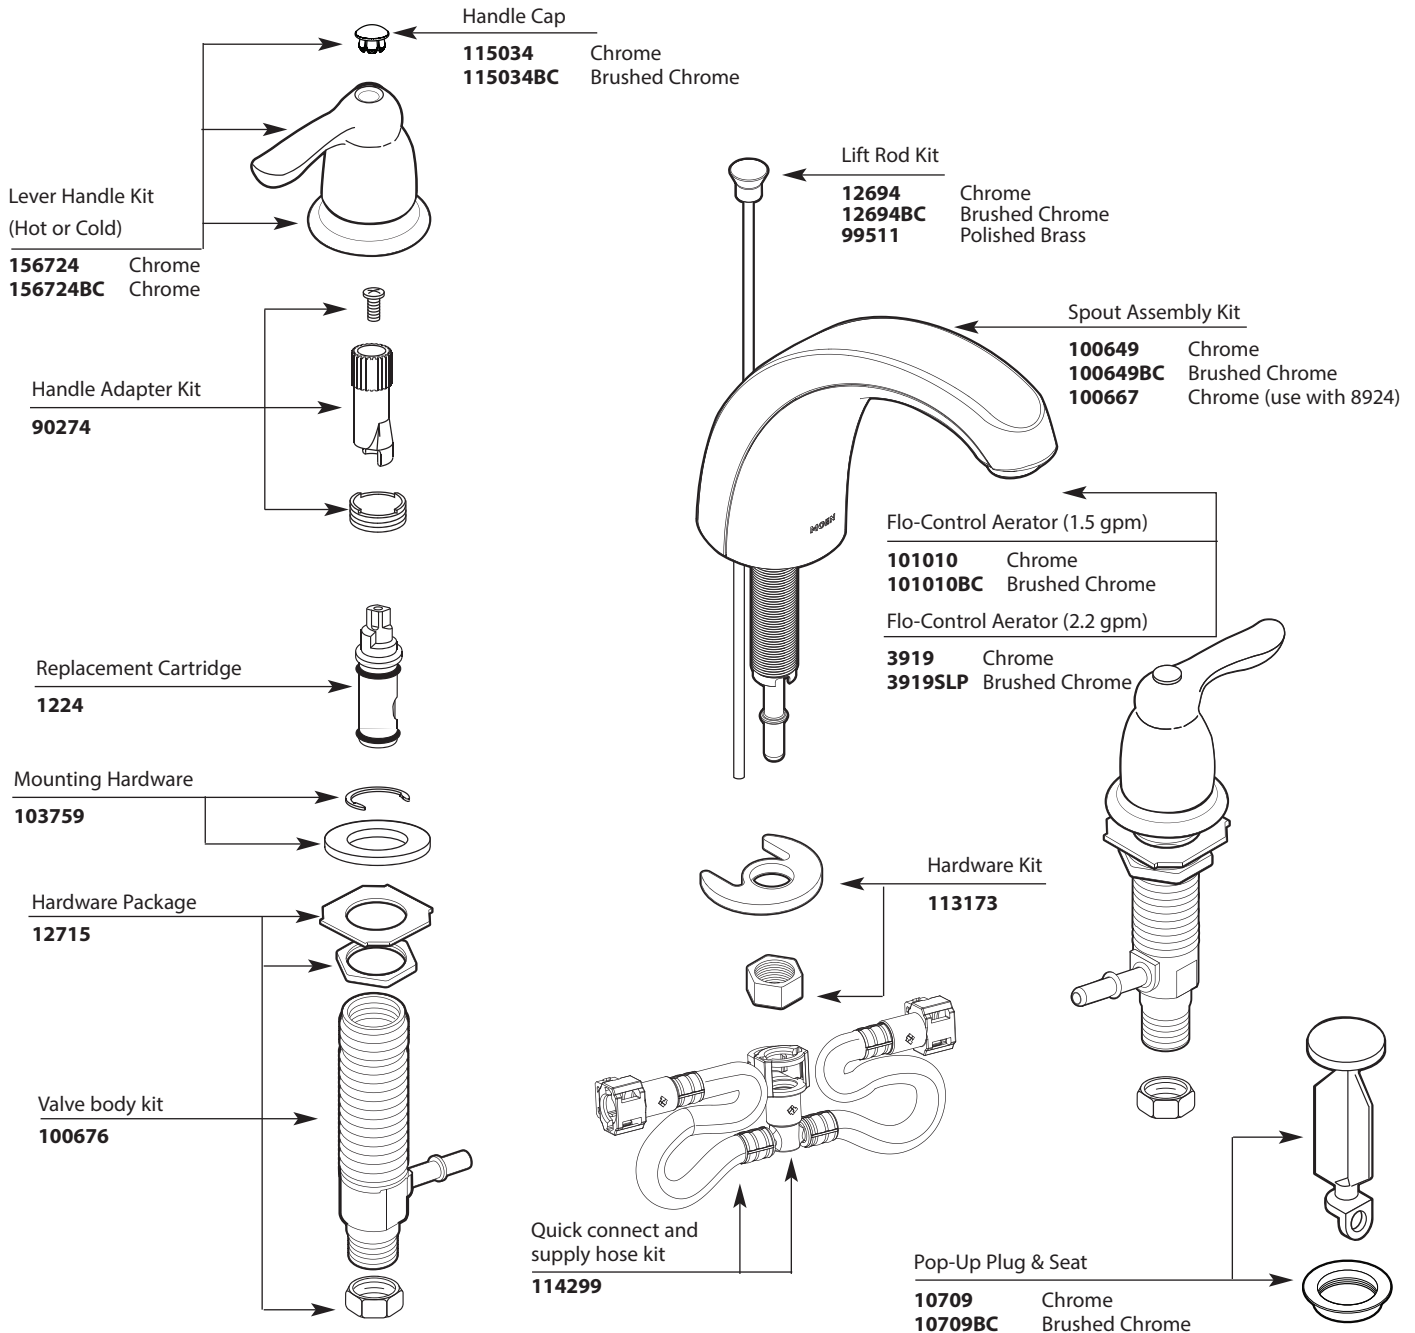

Buy it for looks. Buy it for life.®

■ Order by Part Number

*There is more than 1 version of this model.
Page down to identify the version you have.*

Illustrated Parts

CHATEAU®		
Two-Handle Widespread Lavatory Faucet		
MODEL	TYPE	FINISH
4945	Lav w/metal waste	Chrome
4945BC	Lav w/metal waste	Brushed Chrome

Buy it for looks. Buy it for life.®

■ Order by Part Number

Illustrated Parts

CHATEAU®		
Two-Handle Widespread Lavatory Faucet		
MODEL	TYPE	FINISH
4945	Lav w/metal waste	Chrome
4945BC	Lav w/metal waste	Brushed Chrome

Buy it for looks. Buy it for life.®

■ Order by Part Number

Illustrated Parts

CHATEAU®		
Two-Handle Widespread Lavatory Faucet		
MODEL	TYPE	FINISH
4945	Lav w/metal waste	Chrome
4945BC	Lav w/metal waste	Brushed Chrome
DISCONTINUED SKUS		
4944A	Lav w/metal waste	Antique Brass
4944P	Lav w/metal waste	Polished Brass
4944W	Lav w/metal waste	Glacier
4944	Lav w/metal waste	Chrome
4949	Lav w/metal waste	Chrome/Polished Brass