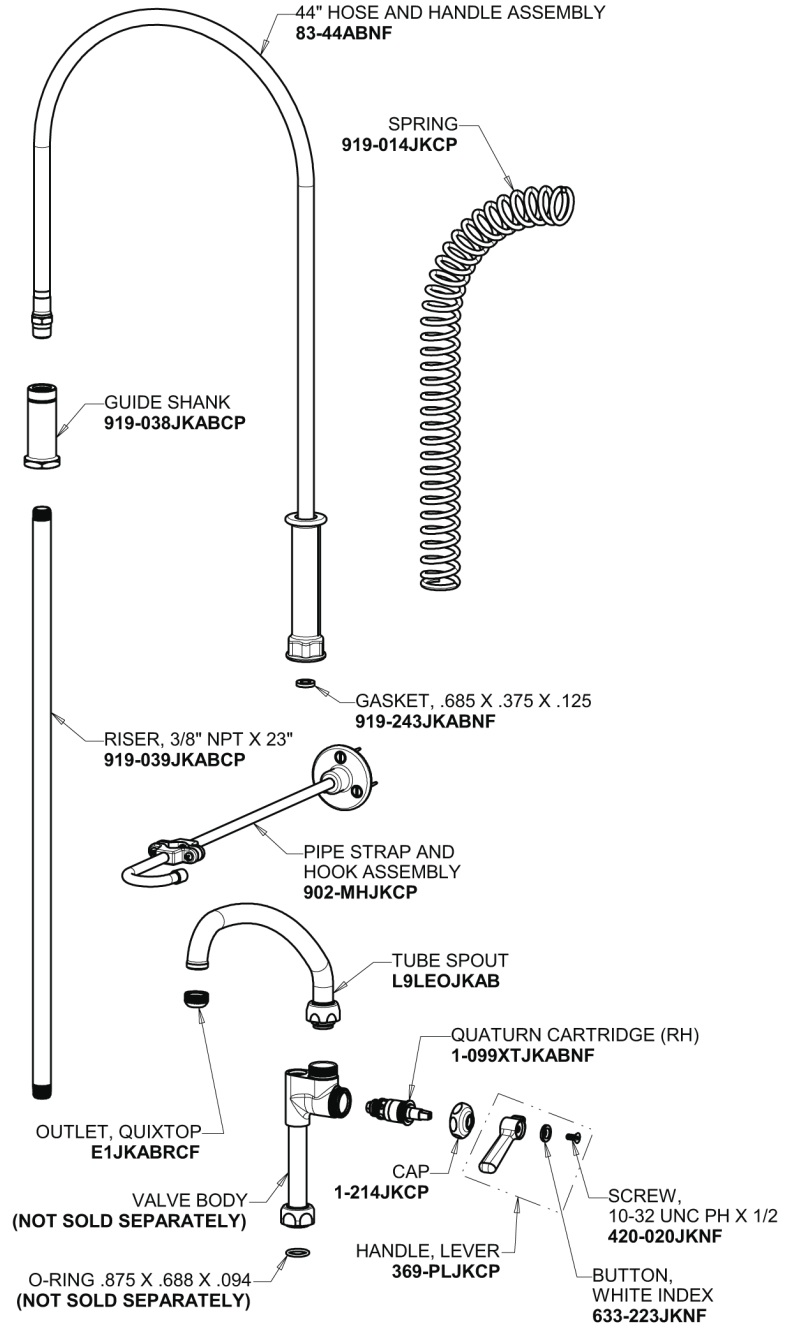

Repair Parts

923-H613XKCAB

Pre-Rinse Fitting with 613-A Adapta-Faucet

**CHICAGO
FAUCETS**

a Geberit company

Base Parts:

2-3/8" Lever Handle 369-PRJKCP

Ceramic 1/4-Turn Cartridge with Check Valve (pair) 1-099XKCJKABNF (right) 1-100XKCJKABNF (left)

Adapta-Faucet with Pre-Rinse Riser 613-AL9E1-919S

For Technical Assistance:

Phone: 800-TEC-TRUE (832-8783)

Email: techsupport.us@chicagofaucets.com

2100 South Clearwater Drive

Des Plaines, IL 60018

Phone: 847-803-5000

chicagofaucets.com

Repair Parts

923-H613XKCAB

Pre-Rinse Fitting with 613-A Adapta-Faucet

**CHICAGO
FAUCETS** 

a Geberit company

Pre-Rinse Spray Valve
90-LABCP

Wall Flange
1-055JKCP

2-1/2" Offset Inlet Supply Arm
HJKABCP

WASHER
1-011JKABNF

For Technical Assistance:

Phone: 800-TEC-TRUE (832-8783)

Email: techsupport.us@chicagofaucets.com

2100 South Clearwater Drive

Des Plaines, IL 60018

Phone: 847-803-5000