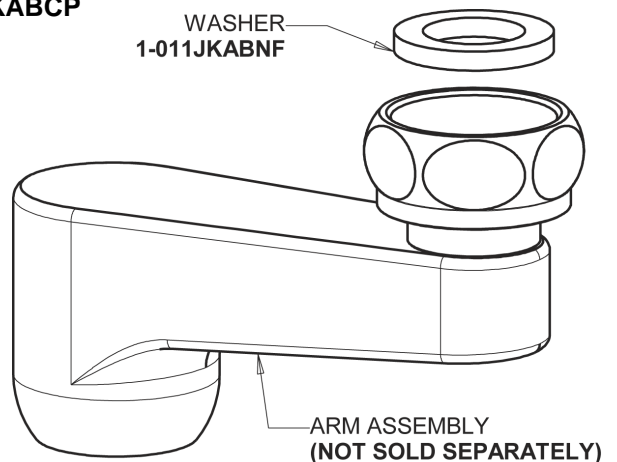

Repair Parts

923-H613XKCAB

Pre-Rinse Fitting with 613-A Adapta-Faucet

**CHICAGO
FAUCETS**

a Geberit company

Base Parts:

2-3/8" Lever Handle 369-PRJKCP

Ceramic 1/4-Turn Cartridge with Check Valve (pair) 1-099XKCJKABNF (right) 1-100XKCJKABNF (left)

chicagofaucets.com

Repair Parts

923-H613XKCAB

Pre-Rinse Fitting with 613-A Adapta-Faucet

**CHICAGO
FAUCETS** 

a Geberit company

Pre-Rinse Spray Valve
90-LABCP

Wall Flange
1-055JKCP

2-1/2" Offset Inlet Supply Arm
HJKABCP

WASHER
1-011JKABNF

For Technical Assistance:

Phone: 800-TEC-TRUE (832-8783)

Email: techsupport.us@chicagofaucets.com

2100 South Clearwater Drive

Des Plaines, IL 60018

Phone: 847-803-5000