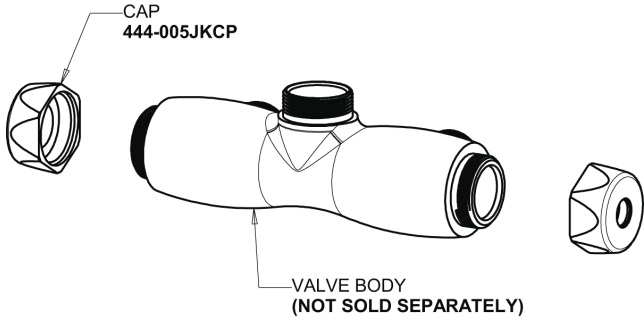

Repair Parts

923-H613XKCAB

Pre-Rinse Fitting with 613-A Adapta-Faucet

**CHICAGO
FAUCETS**

a Geberit company

Base Parts:

2-3/8" Lever Handle 369-PRJKCP

Ceramic 1/4-Turn Cartridge with Check Valve (pair) 1-099XKCJKABNF (right) 1-100XKCJKABNF (left)