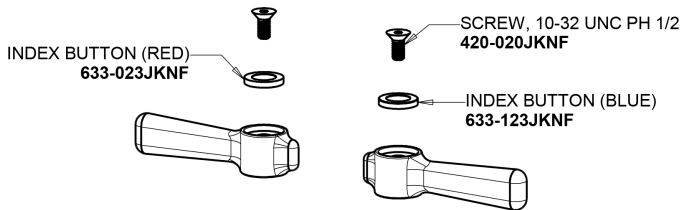

Repair Parts

923-H613XKCAB

Pre-Rinse Fitting with 613-A Adapta-Faucet

**CHICAGO
FAUCETS**

a Geberit company

Base Parts:

2-3/8" Lever Handle 369-PRJKCP

Ceramic 1/4-Turn Cartridge with Check Valve (pair) 1-099XKCJKABNF (right) 1-100XKCJKABNF (left)