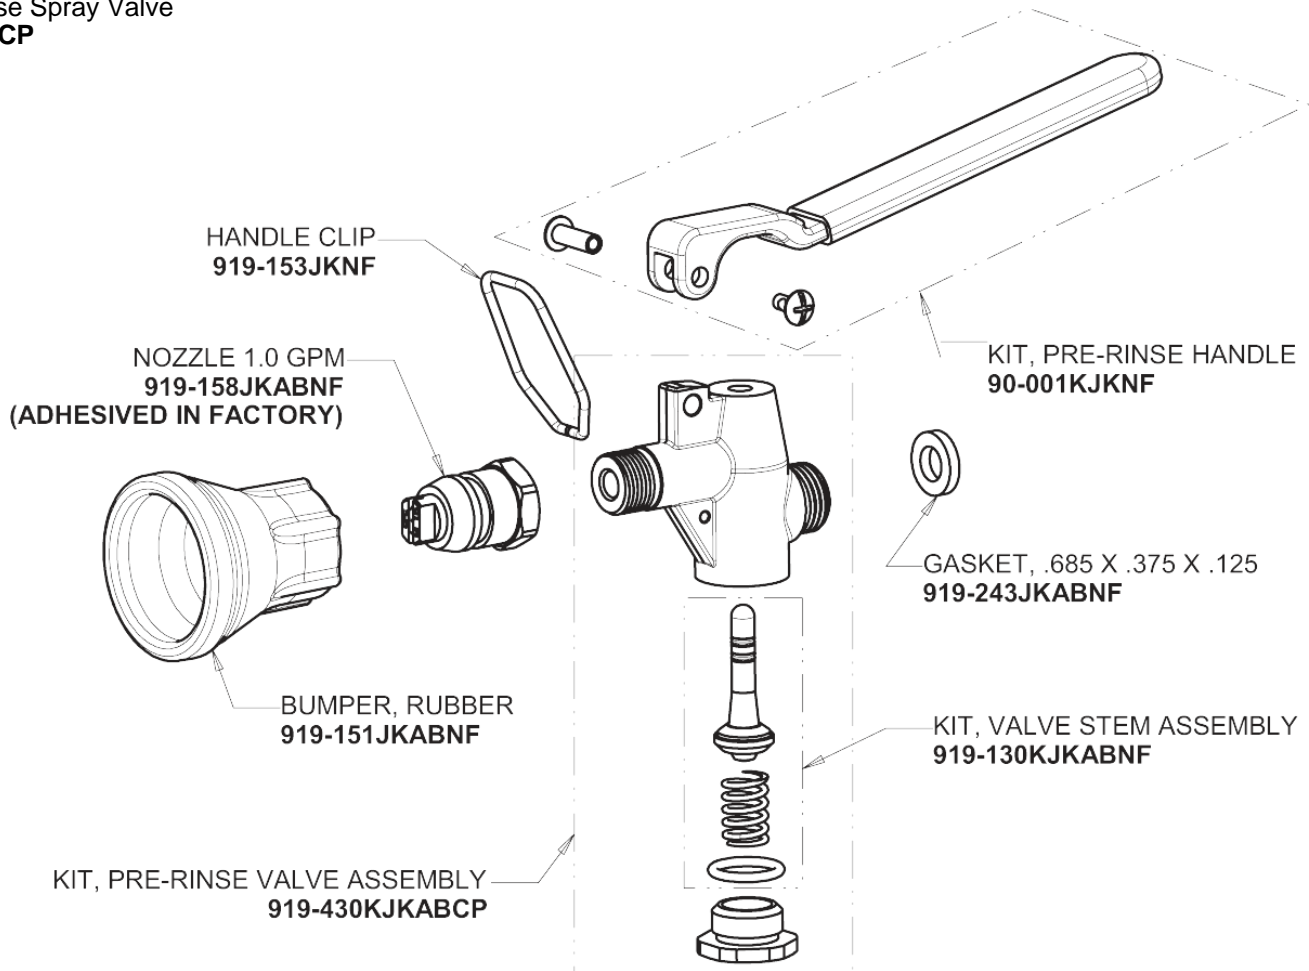

Repair Parts

923-H613XKCAB

Pre-Rinse Fitting with 613-A Adapta-Faucet

**CHICAGO
FAUCETS**

a Geberit company

Base Parts:

2-3/8" Lever Handle 369-PRJKCP

Ceramic 1/4-Turn Cartridge with Check Valve (pair) 1-099XKCJKABNF (right) 1-100XKCJKABNF (left)

chicagofaucets.com

Repair Parts

923-H613XKCAB

Pre-Rinse Fitting with 613-A Adapta-Faucet

**CHICAGO
FAUCETS** 

a Geberit company

Pre-Rinse Spray Valve
90-LABCP

Wall Flange
1-055JKCP

2-1/2" Offset Inlet Supply Arm
HJKABCP

WASHER
1-011JKABNF

For Technical Assistance:

Phone: 800-TEC-TRUE (832-8783)

Email: techsupport.us@chicagofaucets.com

2100 South Clearwater Drive

Des Plaines, IL 60018

Phone: 847-803-5000