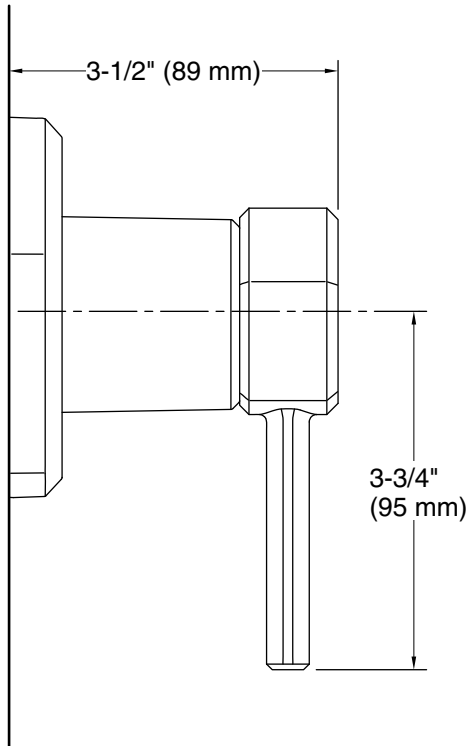

**Technical Information**

All product dimensions are nominal.

**Spout:**

**Notes**

ADA, OBC, CSA B651 compliant when installed to the specific requirements of these regulations.