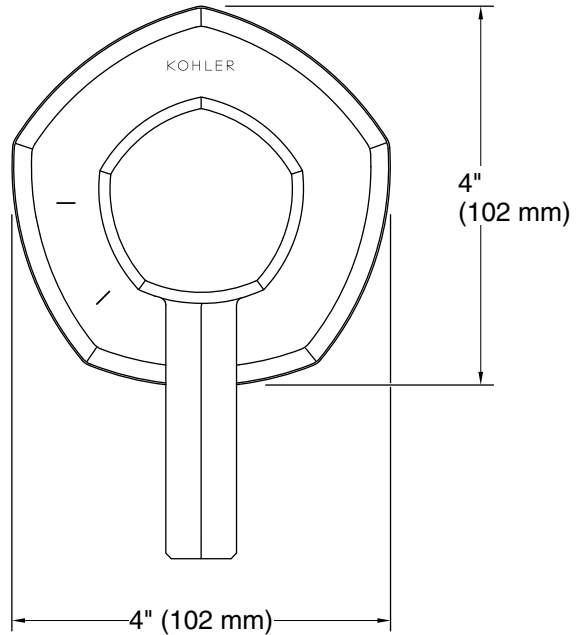

Technical Information

All product dimensions are nominal.

Spout:

Notes

ADA, OBC, CSA B651 compliant when installed to the specific requirements of these regulations.