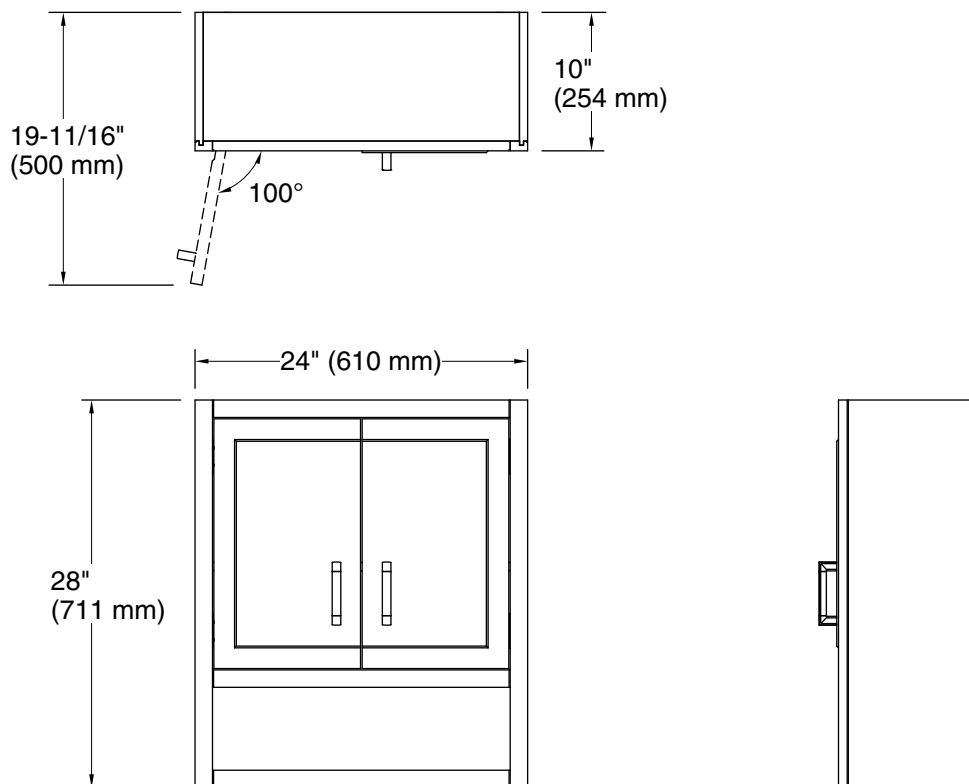

Technical Information

All product dimensions are nominal.

Notes

Install this product according to the installation instructions.