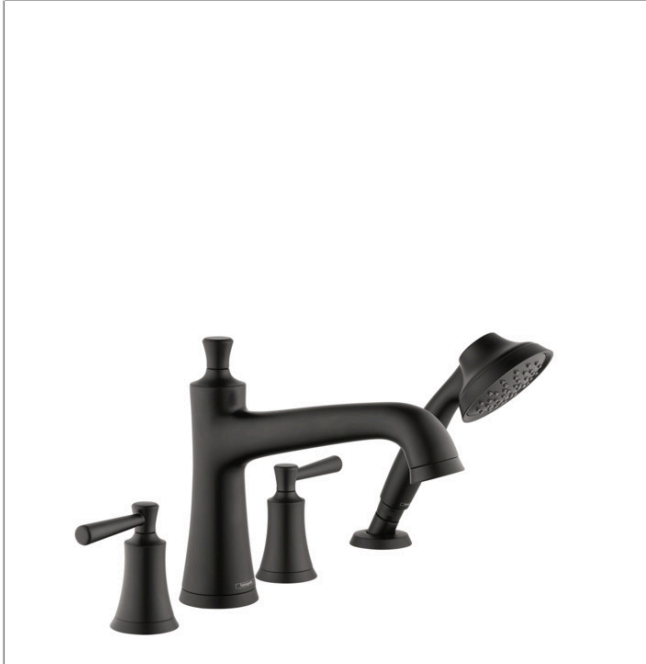

Joleena
4-Hole Roman Tub Set Trim with 1.75 GPM Handshower
Finishes : **matte black** Part no. : **04777670**

Description

Features

- Flow: 5.55 GPM (21 L/Min)
- 90° ceramic valves
- Integrated double backflow prevention

Item details

List Price $ 667.00

Compliance

Product image