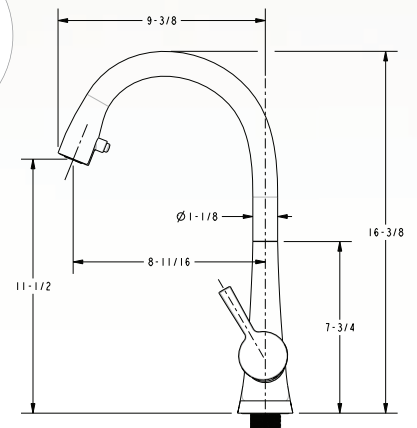

Vespera

Vespera Collection

Vespera

The clean, confident design and beautiful contours of the Vespera collection are the perfect synthesis of form and function.

Nested Spray Engine

12-7/16" (31.6cm) spout height at outlet.
8-13/16" (22.4cm) spout reach (c-c).
16-13/16" overall height.

Vespera Pull Down Kitchen Faucet,
Large Spray Head
2500-5103

Nested Spray Engine

11-1/2" (29.2cm) spout height at outlet.
8-11/16" (22.1cm) spout reach (c-c).
16-3/8" overall height.

Vespera Pull Down Kitchen Faucet,
Small Spray Head
2500-5113