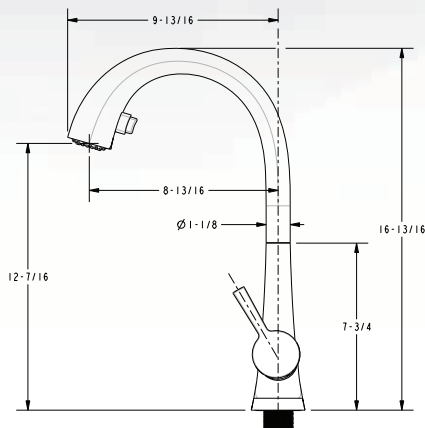

Vespera

Vespera Collection

Vespera

The clean, confident design and beautiful contours of the Vespera collection are the perfect synthesis of form and function.

Nested Spray Engine

12-7/16" (31.6cm) spout height at outlet.
8-13/16" (22.4cm) spout reach (c-c).
16-13/16" overall height.

Vespera Pull Down Kitchen Faucet,
Large Spray Head
2500-5103

Nested Spray Engine

11-1/2" (29.2cm) spout height at outlet.
8-11/16" (22.1cm) spout reach (c-c).
16-3/8" overall height.

Vespera Pull Down Kitchen Faucet,
Small Spray Head
2500-5113