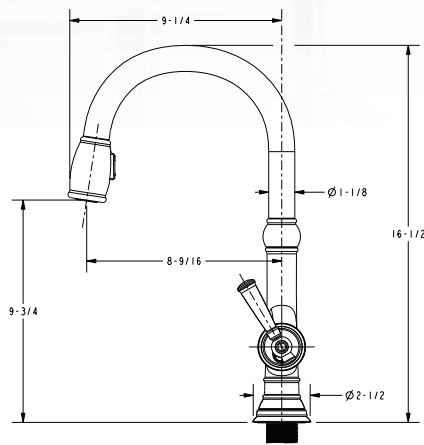

Jacobean Pull Down Kitchen Faucet
2470-5103

9-3/4" (24.8cm) spout height at outlet.
8-9/16" (21.7cm) spout reach (c-c).
16-1/2" overall height.

Jacobean Single Handle Kitchen Faucet
2470-5303

7-11/16" (19.5cm) spout height at outlet.
9-1/16" (23.0cm) spout reach (c-c).
10-7/8" overall height.