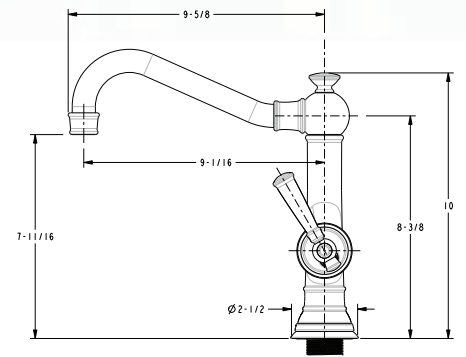

Jacobean Pull Down Kitchen Faucet
2470-5103

9-3/4" (24.8cm) spout height at outlet.
8-9/16" (21.7cm) spout reach (c-c).
16-1/2" overall height.

Jacobean Single Handle Kitchen Faucet
2470-5303

7-11/16" (19.5cm) spout height at outlet.
9-1/16" (23.0cm) spout reach (c-c).
10-7/8" overall height.