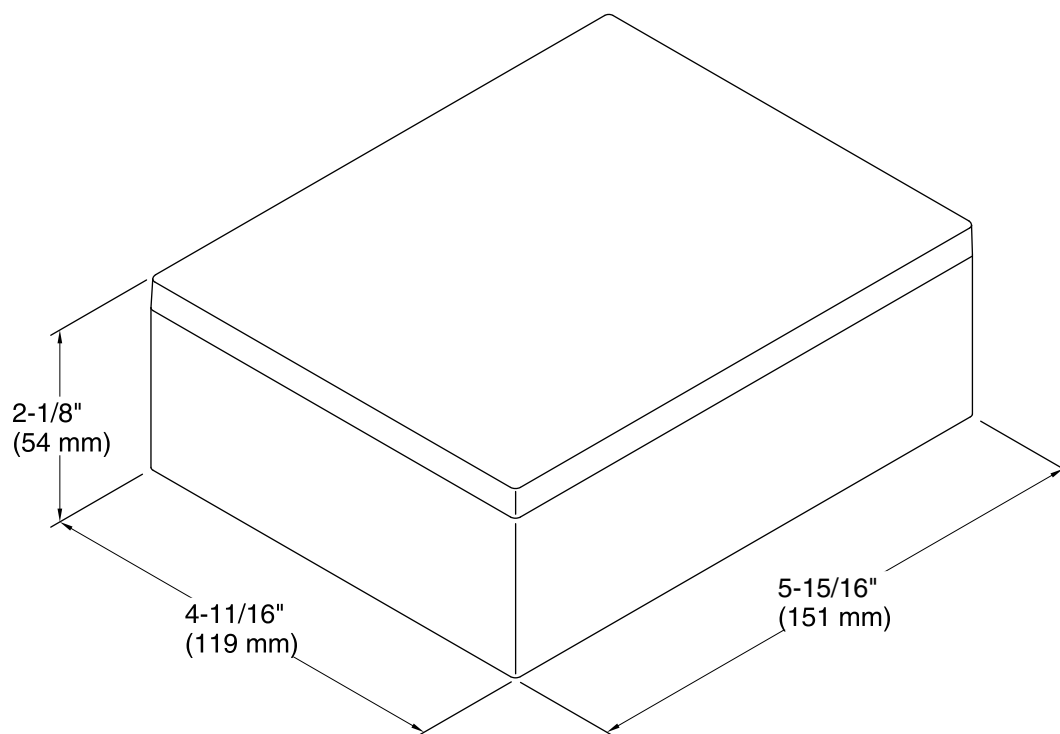

Color tiles intended for reference only.

Color	Code	Description
	0	White
	7	Black Black™

Technical Information

All product dimensions are nominal.