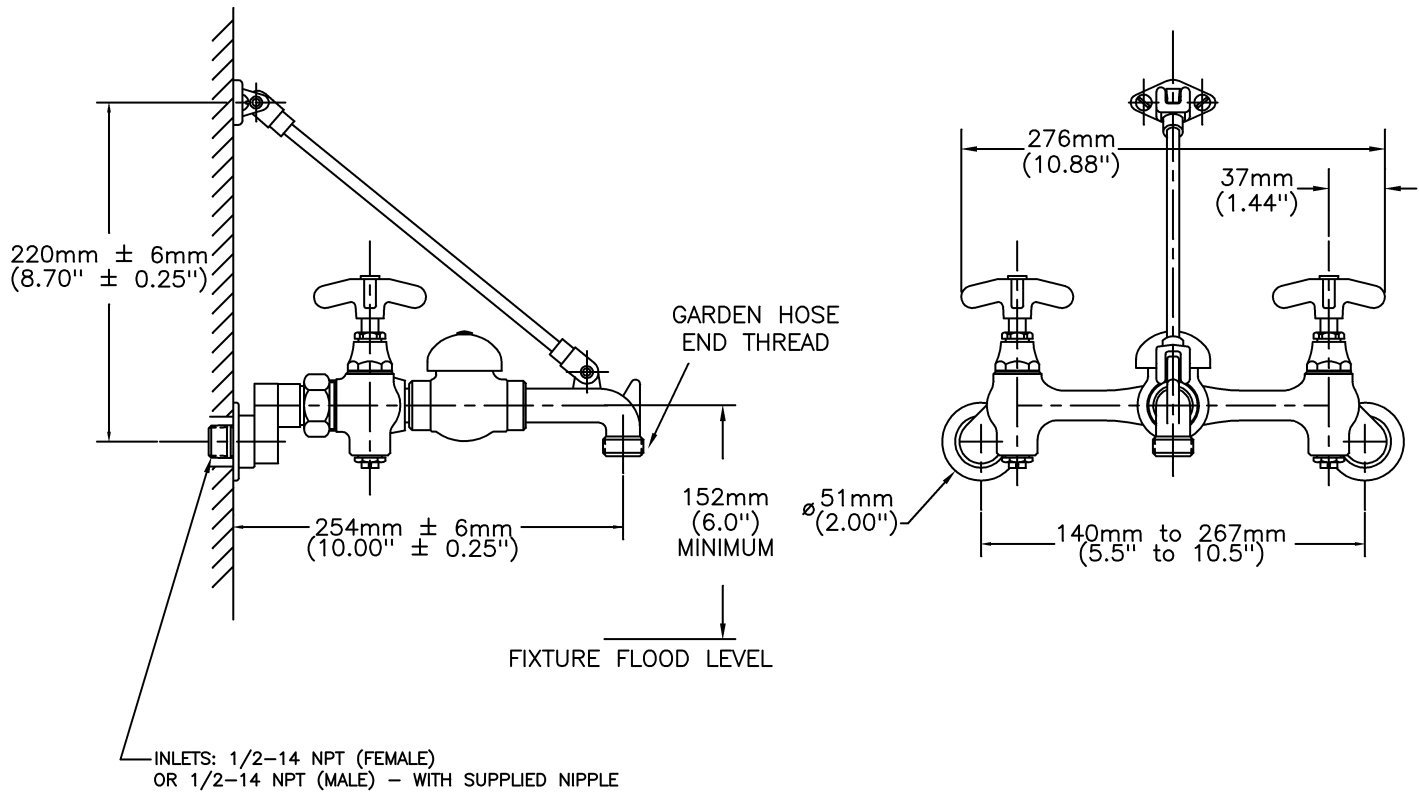

#### SPECIFICATION:

- 203mm (8") centers
- Centers adjustable from 7.75" to 8.25" unless AC option selected
- Two handles
- Heavy duty cast brass wallmount service sink faucet with integral stops
- Rough chrome plated finish
- Pail hook
- Inline vacuum breaker
- Hose end spout
- Wall brace
- Compression structures
- Color indexed metal cross handles
- (AC)-with 5-1/2" to 10-1/2" Adjustable Centers

#### OPERATION:

- Not Available

***(Dimensional drawing on following page)***

Delta reserves the right (1) to make changes to specifications and materials, and (2) to change or discontinue models, both without notice or obligation. Dimensions are for reference. Measurement may vary plus or minus 6mm(0.25"). Mounting locations are suggested only. Check with local codes for requirements in your area. This spec was produced December 19, 2016.

Delta reserves the right (1) to make changes to specifications and materials, and (2) to change or discontinue models, both without notice or obligation. Dimensions are for reference. Measurement may vary plus or minus 6mm(0.25"). Mounting locations are suggested only. Check with local codes for requirements in your area. This spec was produced December 19, 2016.